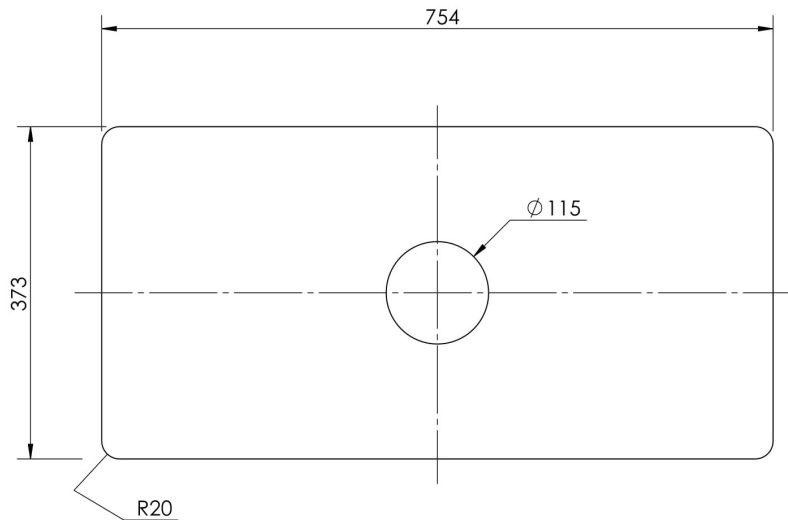

CUSTOMER DATA SHEET - SINKS

SALES CODE: AE304

DESCRIPTION: Sink Wire Grid C/W 33"

PRODUCT DIMENSIONS (mm)		
Height (mm)	Width (mm)	Depth (mm)
8	754	373

PRODUCT DIMENSIONS (inch)		
Height (inch)	Width (inch)	Depth (inch)
0.4	30	14.7

INNER BOWL DIMENSIONS (mm)		
Height (mm)	Width (mm)	Depth (mm)
N/A	N/A	N/A

INNER BOWL DIMENSIONS (inch)		
Height (inch)	Width (inch)	Depth (inch)

PACKAGING DATA			
Packaging Options	Standard	Box Qty	1
UPC/cUPC	Not Applicable	Gross Wgt Kg	0
UPC/cUPC Number	N/A	Barcode	5056211884187

PRODUCT DETAILS					
Country of Origin	China	Number of Bowls	0	Overflow	Not Applicable
Product Material	Stainless Steel	Flute Size	N/A	Outlet Size	N/A
Colour	Chrome	Rebate Size	N/A	Template	Not Applicable
Waste Type Req'd	90mm Strainer Waste	Care Guide	Not Applicable	Extras	Grid