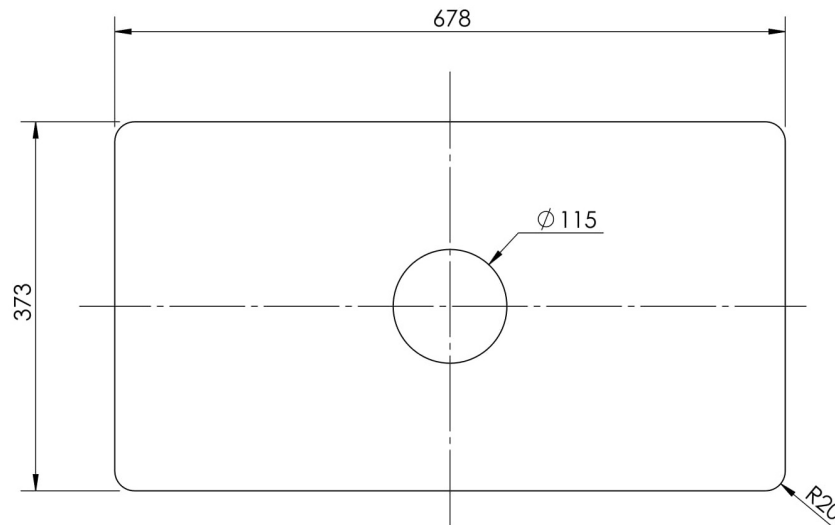

**CUSTOMER DATA SHEET - SINKS**

**SALES CODE:** AE303

**DESCRIPTION:** Sink Wire Grid C/W 30"

PRODUCT DIMENSIONS (mm)		
Height (mm)	Width (mm)	Depth (mm)
8	678	373

PRODUCT DIMENSIONS (inch)		
Height (inch)	Width (inch)	Depth (inch)
0.4	26.7	14.7

INNER BOWL DIMENSIONS (mm)		
Height (mm)	Width (mm)	Depth (mm)
N/A	N/A	N/A

INNER BOWL DIMENSIONS (inch)		
Height (inch)	Width (inch)	Depth (inch)

PACKAGING DATA			
Packaging Options	Standard	Box Qty	1
UPC/cUPC	Not Applicable	Gross Wgt Kg	0
UPC/cUPC Number	N/A	Barcode	5056211884170

PRODUCT DETAILS					
Country of Origin	China	Number of Bowls	0	Overflow	Not Applicable
Product Material	Stainless Steel	Flute Size	N/A	Outlet Size	N/A
Colour	Chrome	Rebate Size	N/A	Template	Not Applicable
Waste Type Req'd	90mm Strainer Waste	Care Guide	Not Applicable	Extras	Grid