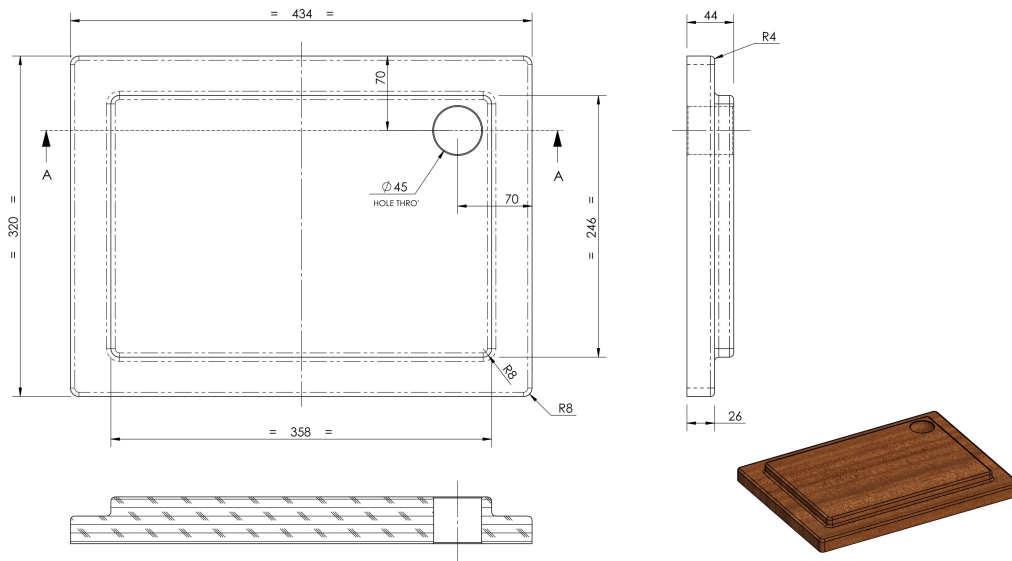

CUSTOMER DATA SHEET - SINKS

SALES CODE: AE300

DESCRIPTION: Chopping Board

PRODUCT DIMENSIONS (mm)		
Height (mm)	Width (mm)	Depth (mm)
44	434	320

PRODUCT DIMENSIONS (inch)		
Height (inch)	Width (inch)	Depth (inch)
1.7	17	12.5

INNER BOWL DIMENSIONS (mm)		
Height (mm)	Width (mm)	Depth (mm)
N/A	N/A	N/A

INNER BOWL DIMENSIONS (inch)		
Height (inch)	Width (inch)	Depth (inch)
0	0	0

PACKAGING DATA			
Packaging Options	Standard	Box Qty	1
UPC/cUPC	Not Applicable	Gross Wgt Kg	0
UPC/cUPC Number	N/A	Barcode	5056211884095

PRODUCT DETAILS					
Country of Origin	Utd.Arab.Emir.	Number of Bowls	0	Overflow	Not Applicable
Product Material	Walnut	Flute Size	N/A	Outlet Size	N/A
Colour	Walnut	Rebate Size	N/A	Template	Not Applicable
Waste Type Req'd	Not Applicable	Care Guide	Not Applicable	Extras	Chopping Board