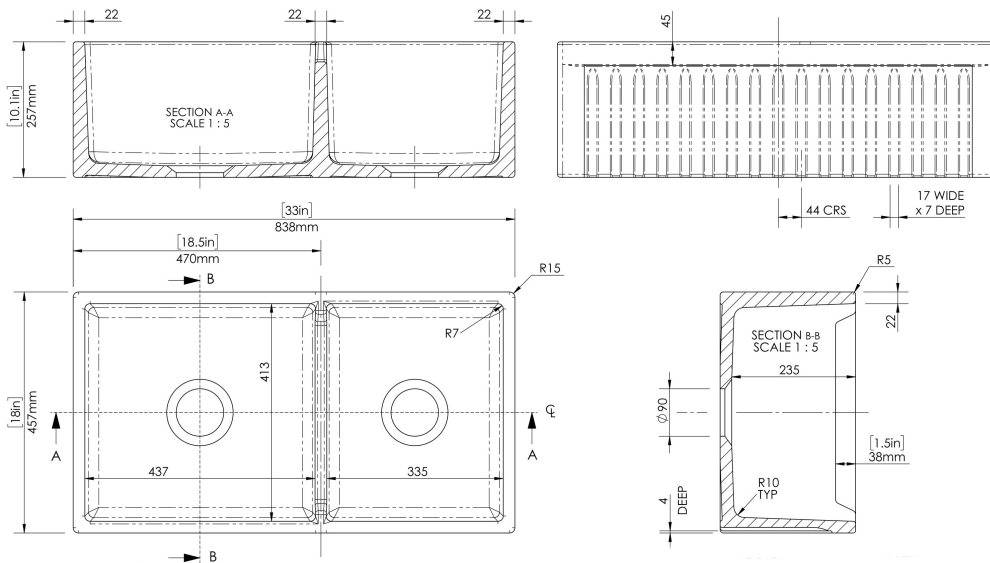

CUSTOMER DATA SHEET - SINKS

SALES CODE: AE211

DESCRIPTION: Dbl Bowl Fluted/Plain C/W 33"X18"X10"

PRODUCT DIMENSIONS (mm)

Height (mm)	Width (mm)	Depth (mm)
254	838	457

PRODUCT DIMENSIONS (inch)

Height (inch)	Width (inch)	Depth (inch)
10	33	18

INNER BOWL DIMENSIONS (mm)

Height (mm)	Width (mm)	Depth (mm)
232	772	413

INNER BOWL DIMENSIONS (inch)

Height (inch)	Width (inch)	Depth (inch)
9.1	30.4	16.3

PACKAGING DATA

Packaging Options	Ista - Standard - Suspended	Box Qty	1
UPC/cUPC	Yes	Gross Wgt Kg	41
UPC/cUPC Number	311189	Barcode	5056211865599

PRODUCT DETAILS

Country of Origin	Utd.Arab.Emir.	Number of Bowls	2	Overflow	No
Product Material	Fireclay	Flute Size	17/44 mm	Outlet Size	90 mm
Colour	White	Rebate Size	N/A	Template	No
Waste Type Req'd	90mm Strainer Waste	Care Guide	Yes	Extras	N/A